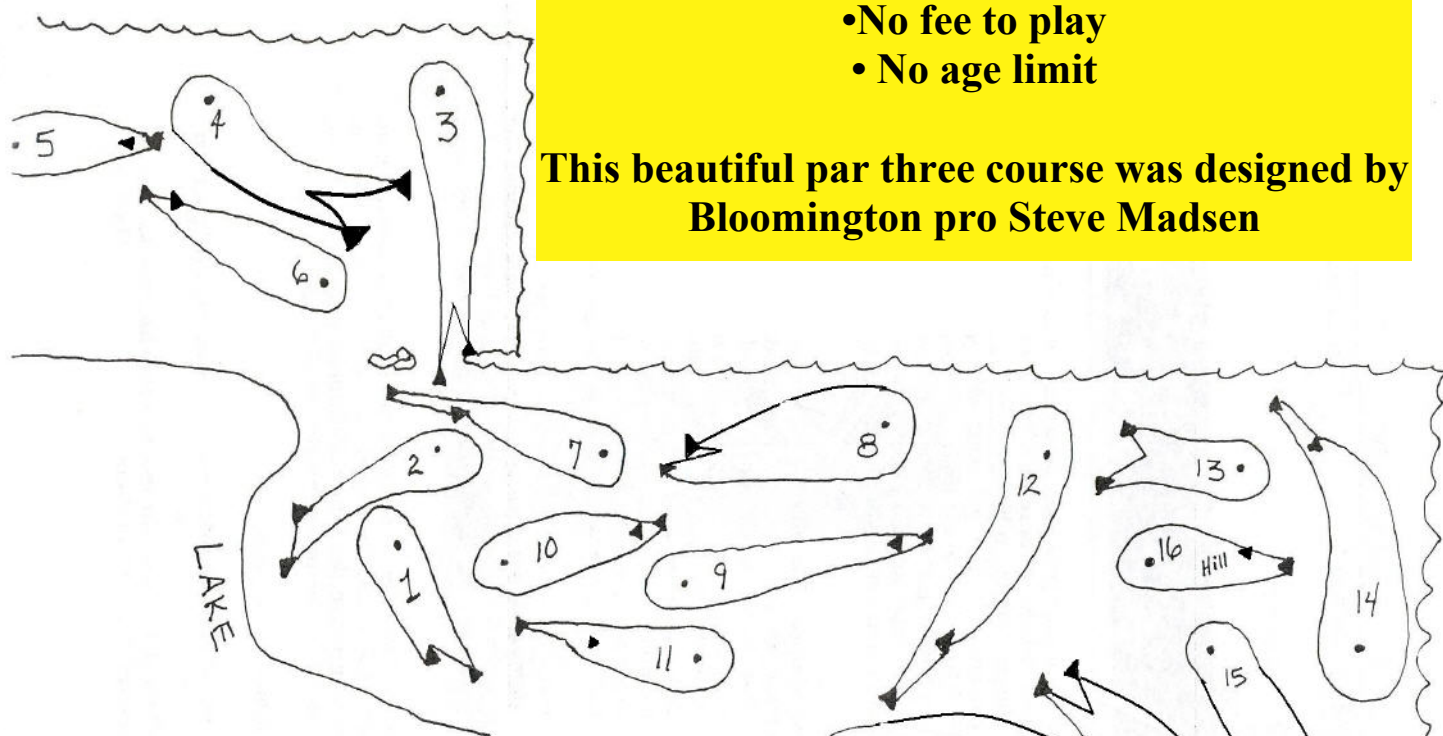

# Championship Disc Golf

Map is General and Approximate

**Check out our 18 hole disc golf.**

- No fee to play
- No age limit

**This beautiful par three course was designed by Bloomington pro Steve Madsen**

	SCORE	SHORT DISTANCE	LONG +/-	SCORE	SHORT DISTANCE	LONG +/-
1.		210	230	10.	230	280
2.		190	210	11.	180	260
3.		240	260	12.	300	360
4.		210	240	13.	220	240
5.		150	180	14.	240	300
6.		190	230	15.	260	280
7.		200	280	16.	160	260
8.		220	280	17.	210	230
9.		230	270	18.	220	240
T		1840	2180	T	2020	2450